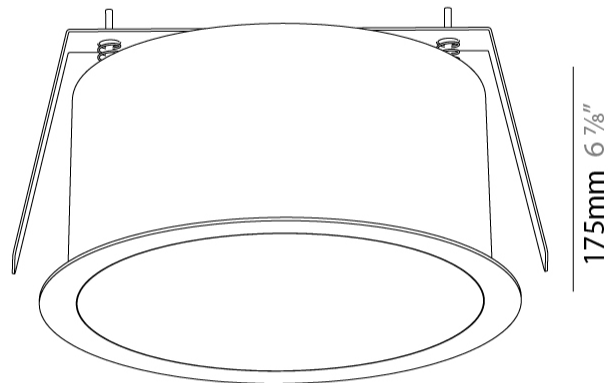

GENERAL

Series: Sign
Brand: Prolicht
Division: Architectural
Mounting Type: Recessed
Mounting Location: Ceiling
Subcategory: Ambient

PHYSICAL

Shape: Round
Diameter (mm): 313
Diameter (in): 12 5/16
Height (mm): 175
Height (in): 6 7/8
Ceiling Thickness (mm): 10 / 12.5 / 15 / 25 / 30
Ceiling Thickness (in): 3/8 or 1/2 or 9/16 or 1 or 1 3/16
Min. Recessing Depth (mm): 175
Min. Recessing Depth (in): 6 7/8
Light Distribution: Direct
Weight (kg): 3.229
Weight (lbs): 7.12
Diffuser: PMMA - Opal or Micro-Prism
Fixture Finish: SSR / BKV / CWI / CRY / HAB / UFT / ITA / RUA / FTG / MYG / LOD / PUS / FRO / FUP / KIA / POP / BLS / SPG / MEY / GOH / GUM / CHC / COM / ABZ / JAG / OBR / MOS / ROR
Fixture Material: Extruded Aluminum / Steel
Cut-out Measurements: 300mm / 11 13/16"

ELECTRICAL

Lamp Type: LED (Zhaga Standard)
Input Wattage (W): 16.5
Total Output Wattage (W): 12.75
Dimming: Tri-Mode (Non-Dimming and Phase Dimming (120Vac only) and 0-10V Dimming)
Driver Included: Yes
Driver Location: Integrated
Driver Type: Constant Current - Universal
Driver Class: Class 2
Input Voltage (V): 120 - 277
Constant Current (MA): 500

LED

Color Temperature (°K): 3000 / 4000
Max. Delivered Lumen (lm): 1230 / 1264 / 1290
CRI: >80 CRI
Lamp Life (hrs): 50000

OPTICAL

RATINGS AND CERTIFICATIONS

Certified By: Certified for North American Standards
IP rating: IP20

Ø 313mm 12 5/16"